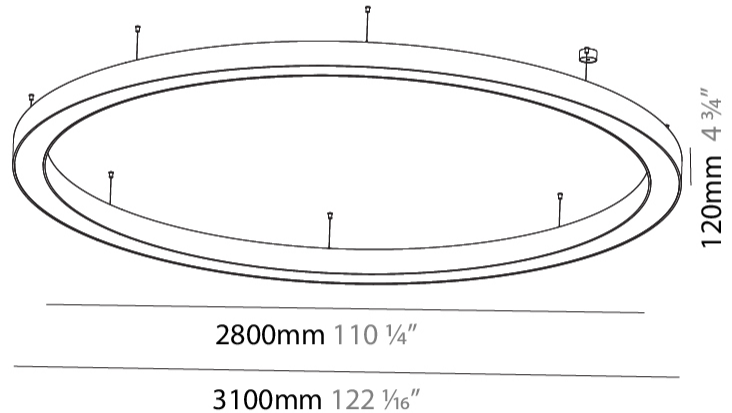

GENERAL

Series: Glorious
Subseries: Glorious
Brand: Prolicht
Division: Architectural
Mounting Type: Suspension
Mounting Location: Ceiling
Subcategory: Ambient

PHYSICAL

Shape: Round
Diameter (mm): 3100
Diameter (in): 122 1/16
Depth (mm): 120
Depth (in): 4 3/4
Max. Overall Height (mm): 2120
Max. Overall Height (in): 83 7/16
Light Distribution: Direct / Indirect
Weight (kg): 40.905
Weight (lbs): 90.18
Diffuser: PMMA - Opalor Micro-Prism
Fixture Finish: SSR / BKV / CWI / CRY / HAB / LAG / UFT / ITA / RUA / RUR / MIC / FTG / MYG / TWT / LOD / PUS / FRO / FUP / KIA / POP / BLS / SPG / MEY / GOH / GUM / CHC / COM / ABZ / JAG / OBR / MOS / ROR
Fixture Material: Aluminum

ELECTRICAL

Lamp Type: LED (Zhaga Standard)
Input Wattage (W): 240
Total Output Wattage (W): 192 / 153.6 (3500K)
Dimming: Non-Dimming / Phase Dimming (120Vac only) / 0-10V Dimming
Driver Included: Yes
Driver Location: Integrated
Driver Type: Constant Current - 120 / 277Vac
Driver Class: Class 2
Input Voltage (V): 120 - 277
Constant Current (MA): 350 / 800 (3500K)

LED

Color Temperature (°K): 3000 / 3500 / 4000
Max. Delivered Lumen (lm): 14770 / 15288 / 15600 Direct / 10220 / 10584 / 10800 Indirect
CRI: >80 CRI
Efficiency (%): 70
Lamp Life (hrs): 50000

OPTICAL

RATINGS AND CERTIFICATIONS

Certified By: Certified for North American Standards
IP rating: IP20

PROJECT
TYPE
SPECIFIER
QUANTITY
DATE