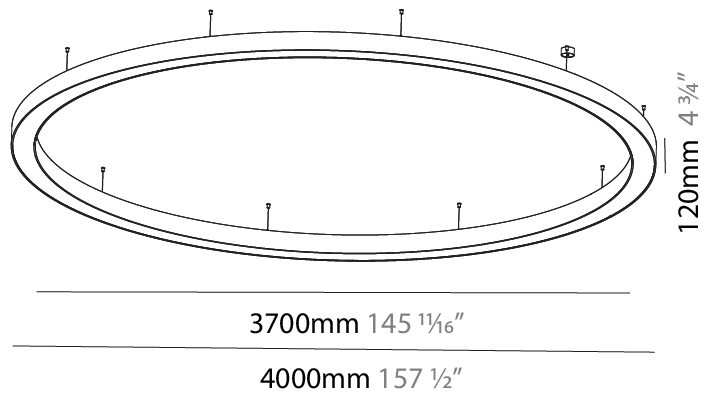

GENERAL

Series: Glorious
Subseries: Glorious
Brand: Prolight
Division: Architectural
Mounting Type: Suspension
Mounting Location: Ceiling
Subcategory: Ambient

PHYSICAL

Shape: Round
Diameter (mm): 4000
Diameter (in): 157 1/2
Depth (mm): 120
Depth (in): 4 3/4
Max. Overall Height (mm): 2120
Max. Overall Height (in): 83 7/16
Light Distribution: Direct / Indirect
Weight (kg): 53.026
Weight (lbs): 116.66
Diffuser: PMMA - Opal or Micro-Prism
Fixture Finish: SSR / BKV / CWI / CRY / HAB / LAG / UFT / ITA / RUA / RUR / MIC / FTG / MYG / TWT / LOD / PUS / FRO / FUP / KIA / POP / BLS / SPG / MEY / GOH / GUM / CHC / COM / ABZ / JAG / OBR / MOS / ROR
Fixture Material: Aluminum

ELECTRICAL

Lamp Type: LED (Zhaga Standard)
Input Wattage (W): 300
Total Output Wattage (W): 240 / 192 (3500K)
Dimming: Non-Dimming / Phase Dimming (120Vac only) / 0-10V Dimming
Driver Included: Yes
Driver Location: Integrated
Driver Type: Constant Current - 120 / 277Vac
Driver Class: Class 2
Input Voltage (V): 120 - 277
Constant Current (MA): 350 / 1000 (3500K)

LED

Color Temperature (°K): 3000 / 3500 / 4000
Max. Delivered Lumen (lm): 18460 / 19110 / 19500 Direct / 12780 / 13230 / 13500 Indirect
CRI: >80 CRI
Efficiency (%): 70
Lamp Life (hrs): 50000

OPTICAL

RATINGS AND CERTIFICATIONS

Certified By: Certified for North American Standards
IP rating: IP20

PROJECT
TYPE
SPECIFIER
QUANTITY
DATE